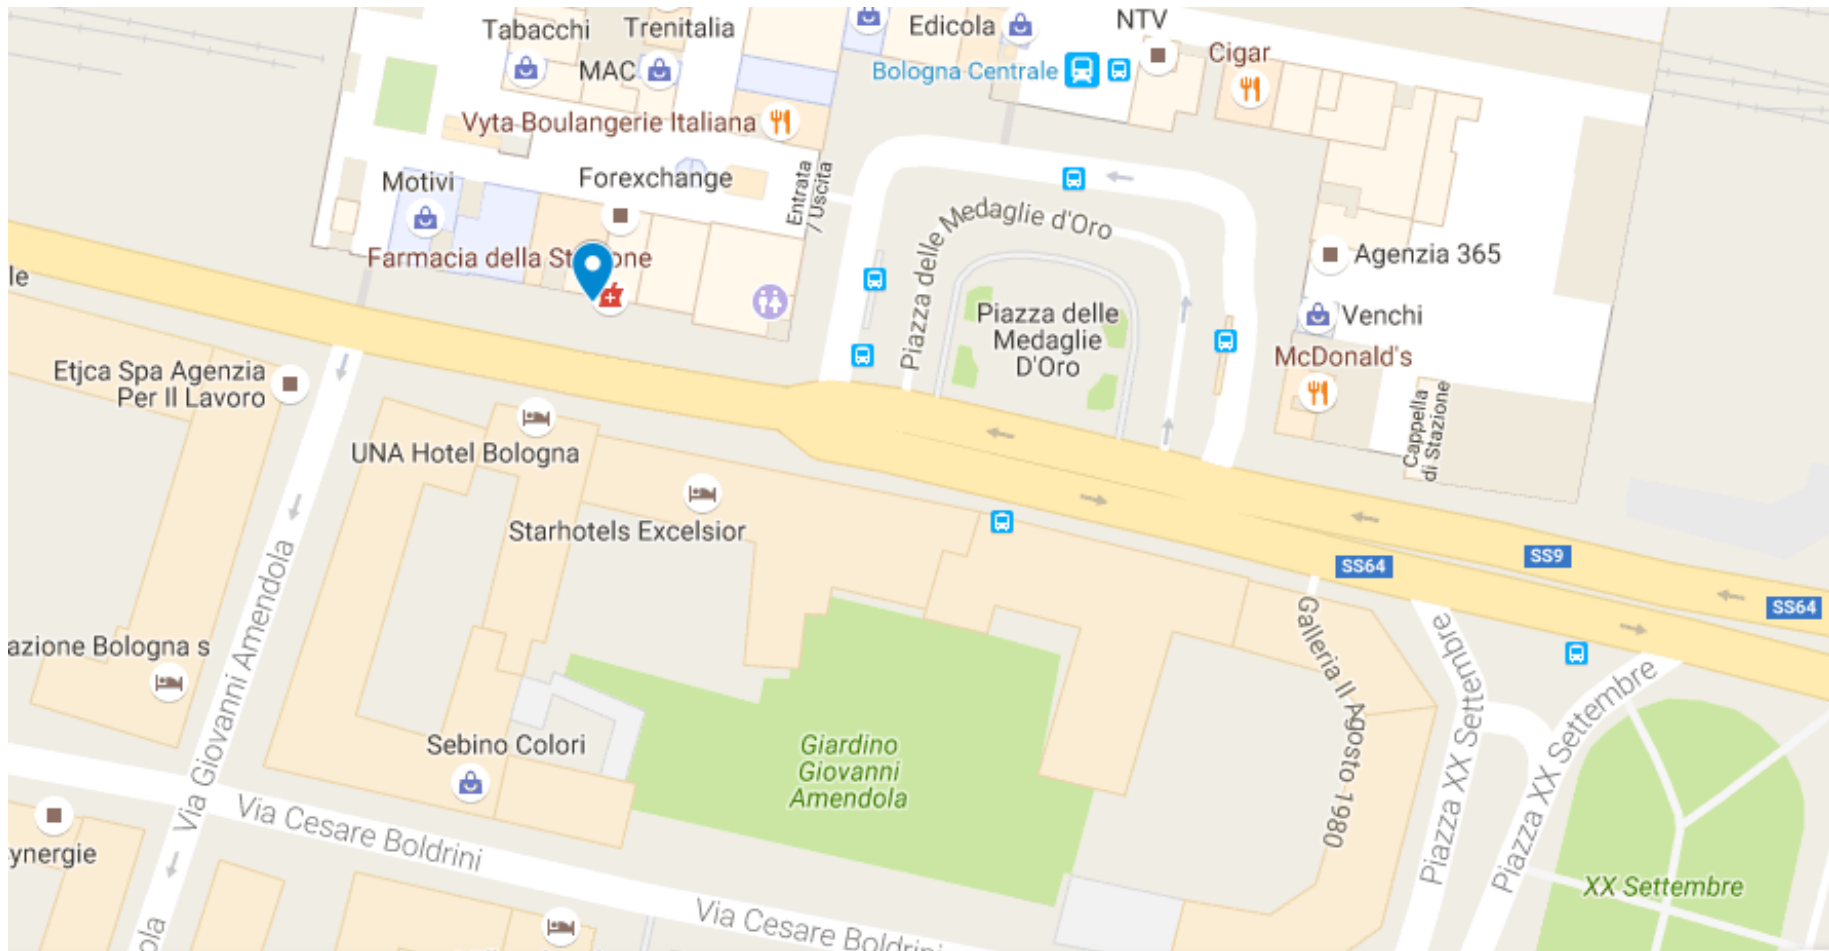

Meeting/drop off point for the shuttle service from and to the main station

Viale Pietramellara 18/3 (near the drugstore)

Meeting/drop off point for the shuttle service from and to the city centre

Via Indipendenza (in front of the cathedral San Pietro)

Meeting/drop off point for the shuttle service from Palazzo Isolani

Via Santo Stefano/corner Via Farini